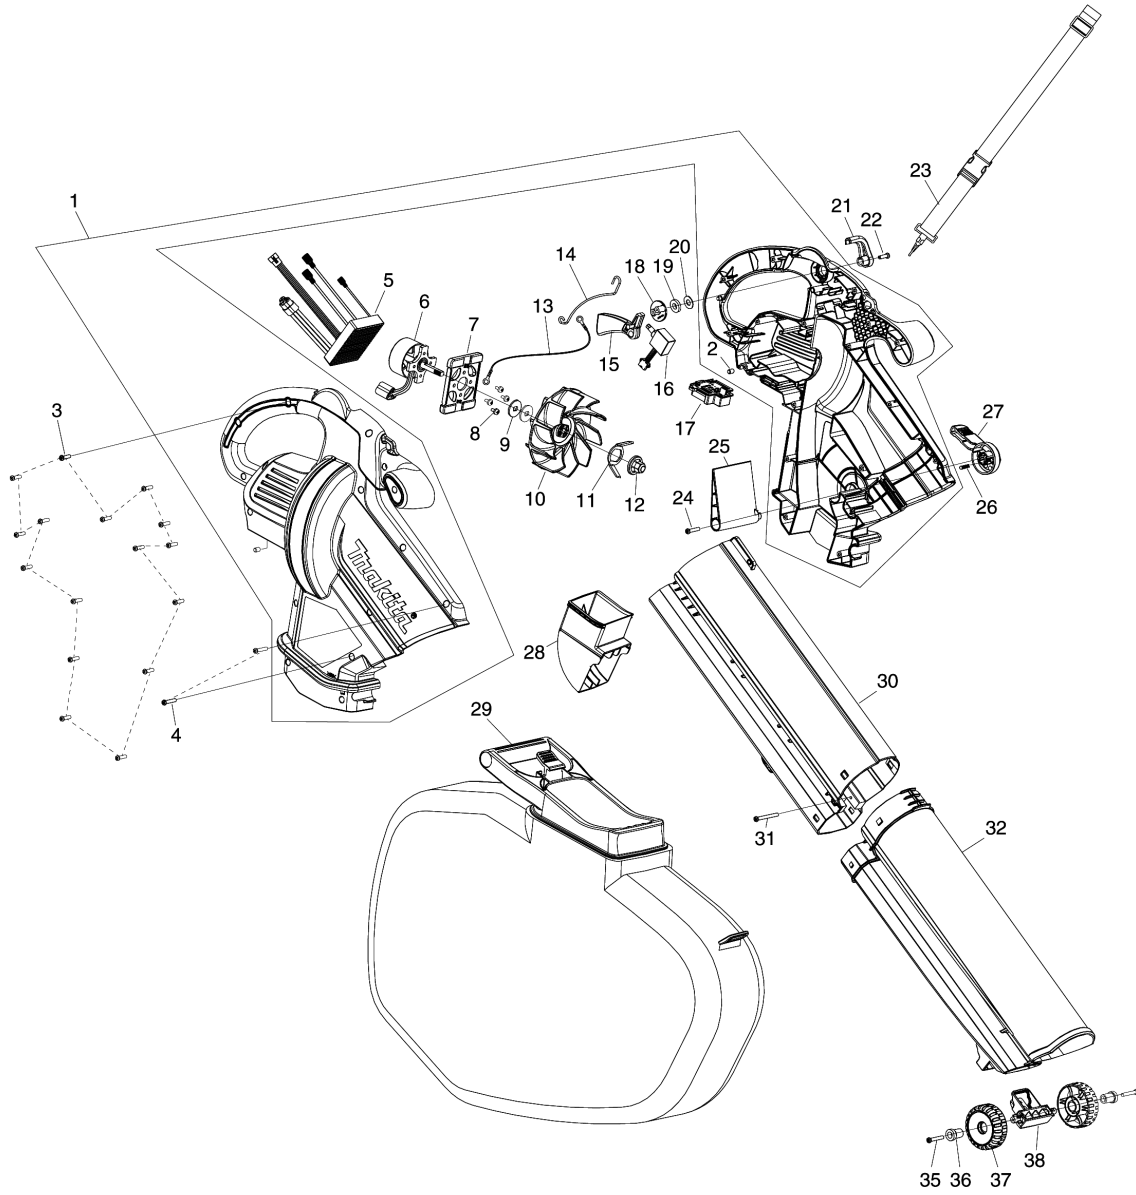

Model No.DUB187 CORDLESS BLOWER

Model No.DUB187 CORDLESS BLOWER

Položka	Objednávacie číslo	Popis	Zmena	ks	New/Old	Možnosť 1	Možnosť 2	Poznámka
001	GB00000172	HOUSING SET		1				
D10		INC. 2						
002	GB00000072	RUBBER PIN 5.5X8.5		2				
003	GB00000003	TAPPING SCREW ST4.2X15		16				
004	GB00000025	TAPPING SCREW ST4.2X20		2				
005	GB00000183	CONTROLLER ASSY		1				
006	GB00000191	BRUSHLESS MOTOR ASSY		1				
007	GB00000181	MOTOR MOUNT		1				
008	GB00000180	TRAS HEAD SCREW M8X10 WITH WG		4				
009	GB00000179	SIM RING 2MM		2				
010	GB00000178	FAN 115		1				
011	GB00000177	SHREDDER BLADE 53		1				
012	GB00000176	HEX NUT M8 WITH PLASTIC CAP		1				
013	GB00000174	ANTI-STATIC WIRE ASSY		1				
014	GB00000173	ANTI-STATIC STEEL WIRE		1				
015	GB00000010	SWITCH TRIGGER		1				
016	GB00000175	SWITCH		1				
017	GB00000124	TERMINAL		1	*			
017-1	GB00000184		O	1				
018	GB00000008	SWITCH STOPPER CAM		1				
019	GB00000007	RUBBER RING 12.5X3.5		1				
020	GB00000006	FLAT WASHER 12.5		1				
021	GB00000004	SWITCH LEVER		1				
022	GB00000003	TAPPING SCREW ST4.2X15		1				
023	GB00000038	SHOULDER HARNESS ASSY		1	*			
023-1	GB00000198	SHOULDER HARNESS ASSY	X	1				
024	GB00000025	TAPPING SCREW ST4.2X20		1				
025	GB00000027	WIND SELECT SHUTTER		1	*			
025-1	GB00000199	WIND SELECT SHUTTER	X	1				
026	GB00000041	SELECTOR STOPPER PIN ASSY		1				
027	GB00000171	SELECTOR LEVER		1				
028	GB00000192	SHREDDER DUST OUTLET		1				
029	GB00000185	DUST BAG ASSY		1				
030	GB00000190	UPPER TUBE		1				
031	GB00000189	TAPPING SCREW ST4.2X40		1				
032	GB00000188	LOWER TUBE		1				
035	GB00000036	TAPPING SCREW ST4.2X25		2				
036	GB00000035	WHEEL SHAFT		2				
037	GB00000166	WHEEL 61		2				
038	GB00000167	WHEEL BRACKET		1				

Please order the parts with part number.

Print Date 27/2/2023